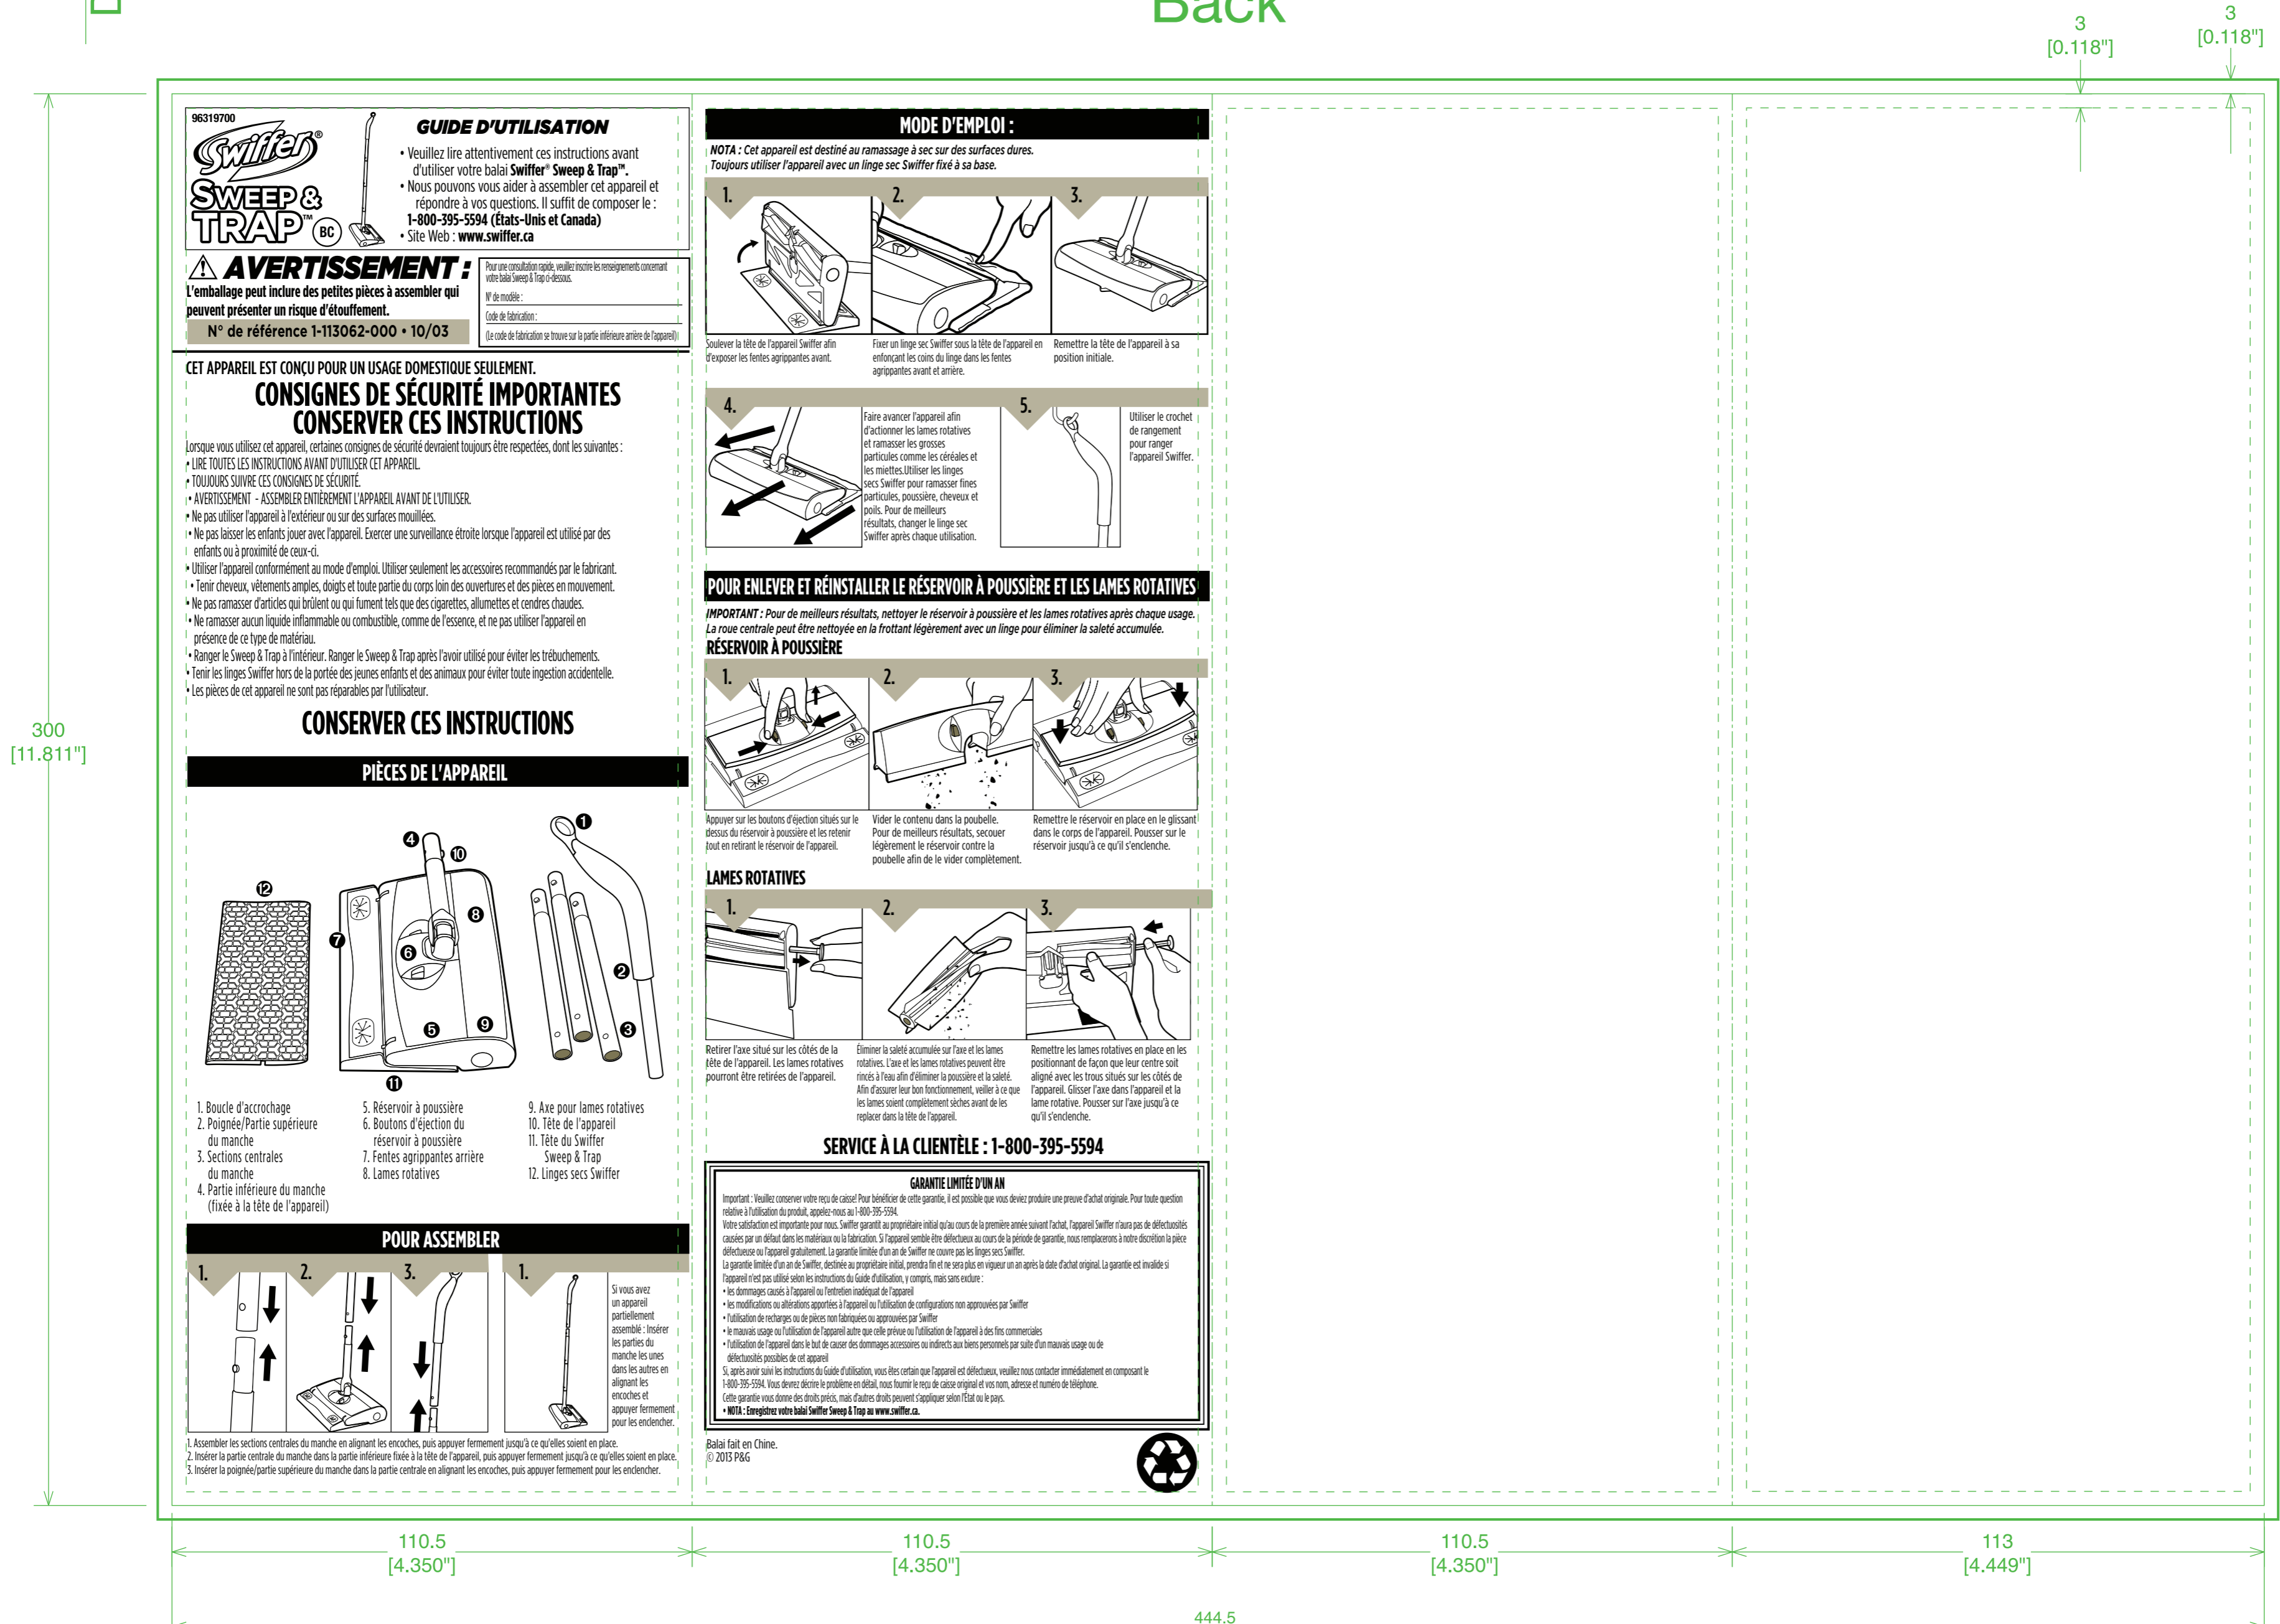

Front

Back

Press Direction

300 [11.811"]

300 [11.811"]

Technical specifications, P&G Restricted logo, and product identification details.