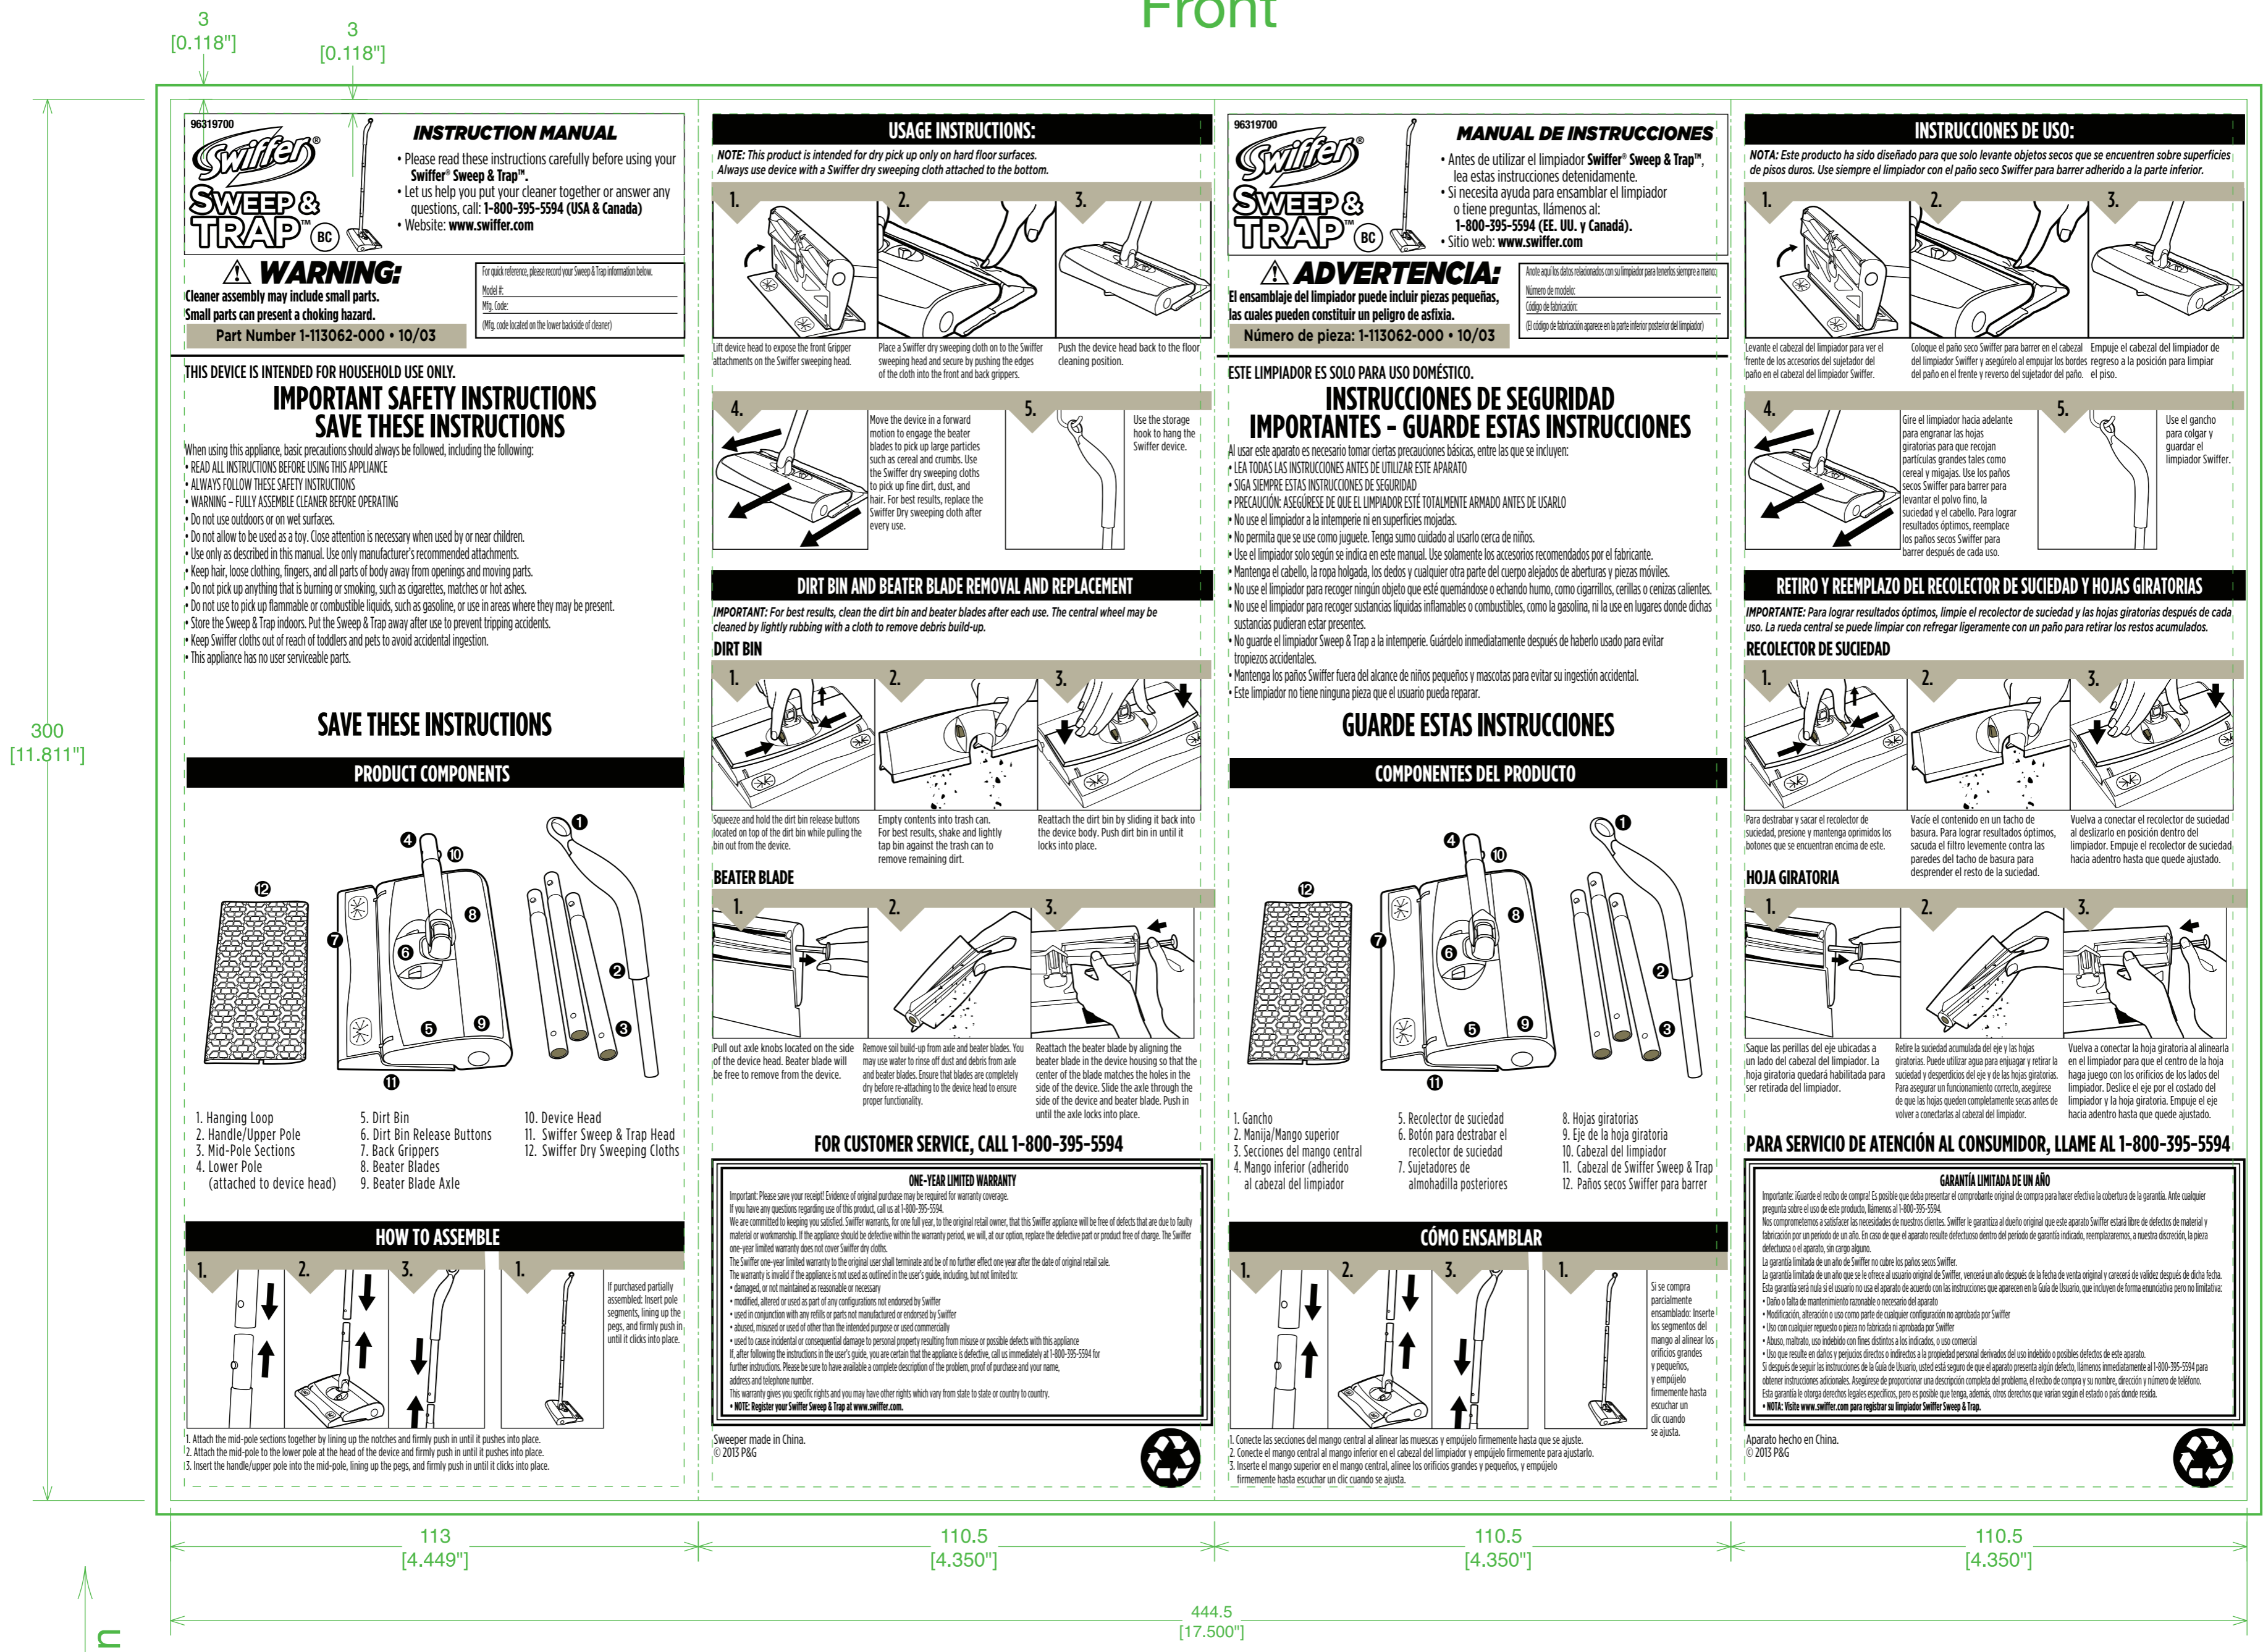

Front

Back

Press Direction

300 [11.811"]

300 [11.811"]

Technical specifications, P&G Restricted logo, and product identification details.